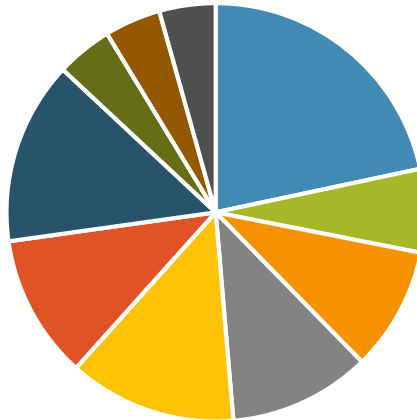

Cherokee County, Kansas

Economic Development
"the corner of opportunity"

County Population

21,521

Labor Force

190,311

Within one-hour

Population by Age

Cherokee County, Kansas

Economic Development
"the corner of opportunity"

Population by Occupation

- Business & Finance
- Science & Technology
- Education
- Healthcare
- Dining
- Building Maintenance
- Administrative
- Construction
- Logistics
- Other