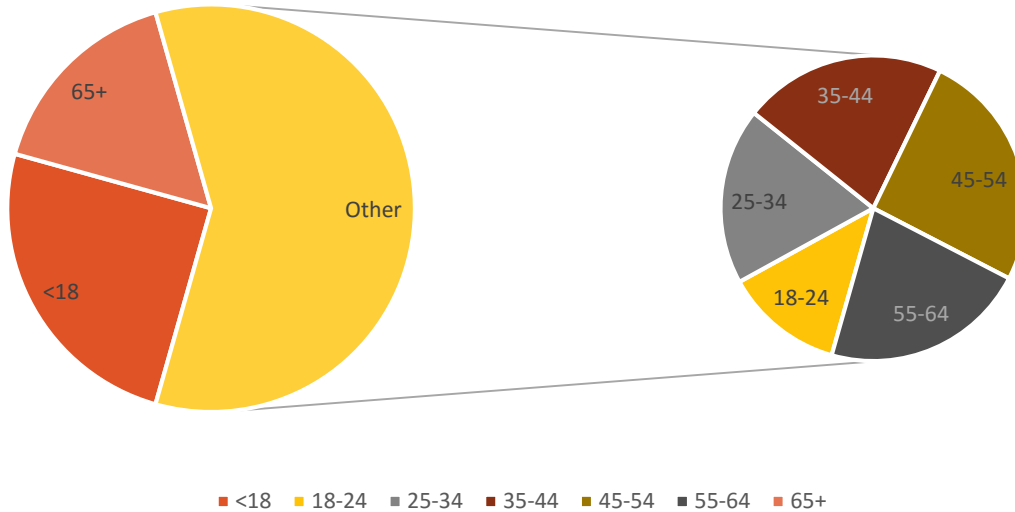

Cherokee County, Kansas

Economic Development
"the corner of opportunity"

County Population

21,521

Labor Force

190,311

Within one-hour

Population by Age

Cherokee County, Kansas

Economic Development
"the corner of opportunity"

Population by Occupation

- Business & Finance
- Science & Technology
- Education
- Healthcare
- Dining
- Building Maintenance
- Administrative
- Construction
- Logistics
- Other